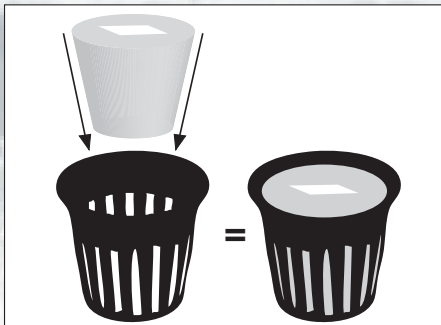

ARROYO

Manufactured by Sure to Grow® / A division of 6062 Holdings, LLC
 23230 Chagrin Boulevard, Beachwood, Ohio 44122
 216.360.8116

Soilless Growing Media, Ingredients: PET fiber

12 Grow Inserts (STGI-3)
 Dimension of Insert - 3.25"x 3"

Take the insert from the package and place it into the appropriate size pot or bucket. The fit should be secure but not tight and the base of the insert should be seated against the bottom of your container.

Place an STG puck containing a rooted cutting or a STG germinated seed cube into the 1.5" cutout located on the top of the insert .

Cycle your system and visually ensure that the nutrient solution level coincides with the placement of the root zone. This is critical for success.