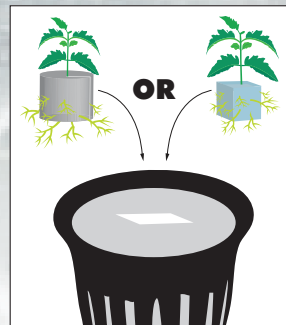

ARROYO

Manufactured by Sure to Grow® / A division of 6062 Holdings, LLC
 23230 Chagrin Boulevard, Beachwood, Ohio 44122
 216.360.8116

Soilless Growing Media, Ingredients: PET fiber

12 Grow Inserts (STGI-3)
 Dimension of Insert - 3.25"x 3"

Take the insert from the package and place it into the appropriate size pot or bucket. The fit should be secure but not tight and the base of the insert should be seated against the bottom of your container.

Place an STG puck containing a rooted cutting or a STG germinated seed cube into the 1.5" cutout located on the top of the insert .

Cycle your system and visually ensure that the nutrient solution level coincides with the placement of the root zone. This is critical for success.