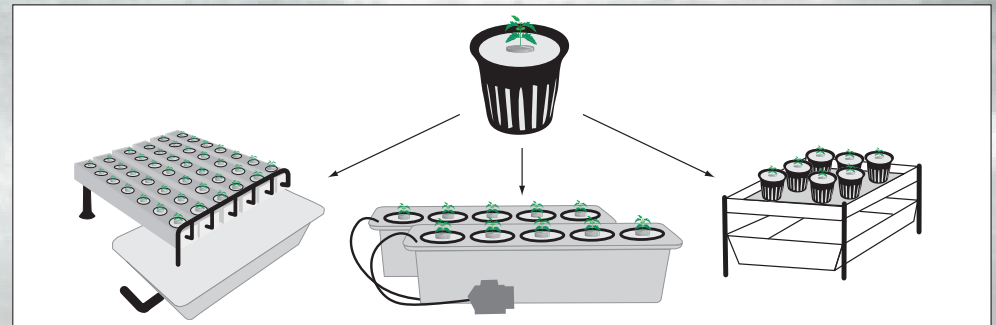

ARROYO

Manufactured by Sure to Grow® / A division of 6062 Holdings, LLC
 23230 Chagrin Boulevard, Beachwood, Ohio 44122
 216.360.8116

Soilless Growing Media, Ingredients: PET fiber

12 Grow Inserts (STGI-3)
 Dimension of Insert - 3.25"x 3"

Take the insert from the package and place it into the appropriate size pot or bucket. The fit should be secure but not tight and the base of the insert should be seated against the bottom of your container.

Place an STG puck containing a rooted cutting or a STG germinated seed cube into the 1.5" cutout located on the top of the insert .

Cycle your system and visually ensure that the nutrient solution level coincides with the placement of the root zone. This is critical for success.